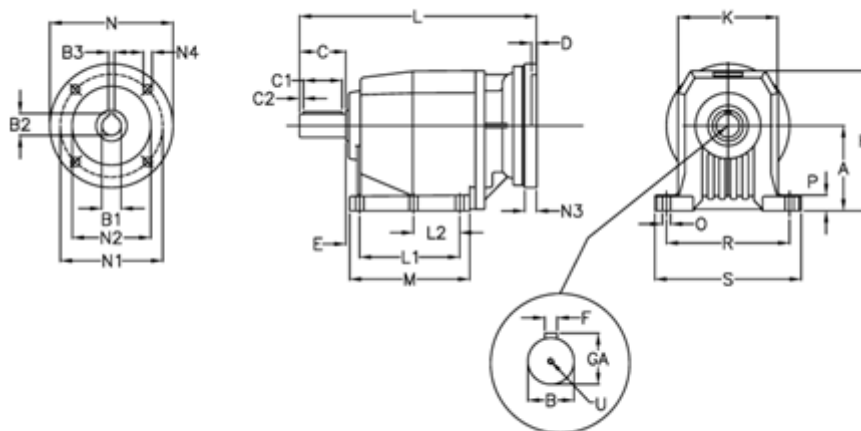

Article number: 40600802591250
 Description: Helical gearbox
 C802P-25,9-P132B5

Measures

A = 250	D = 5.0	L2 = 0.0	P = 35
B = 80	E = 33	M = 277.0	R = 370
B1 = 38	F = 22	N = 300	S = 440
B2 = 41.3	GA = 85.0	N1 = 265	U = M20x42
B3 = 10	H = 420	N2 = 230	
C = 140	K = 320	N3 = 16	
C1 = 110	L = 579.5	N4 = 14	
C2 = 15	L1 = 210.0	O = 26	